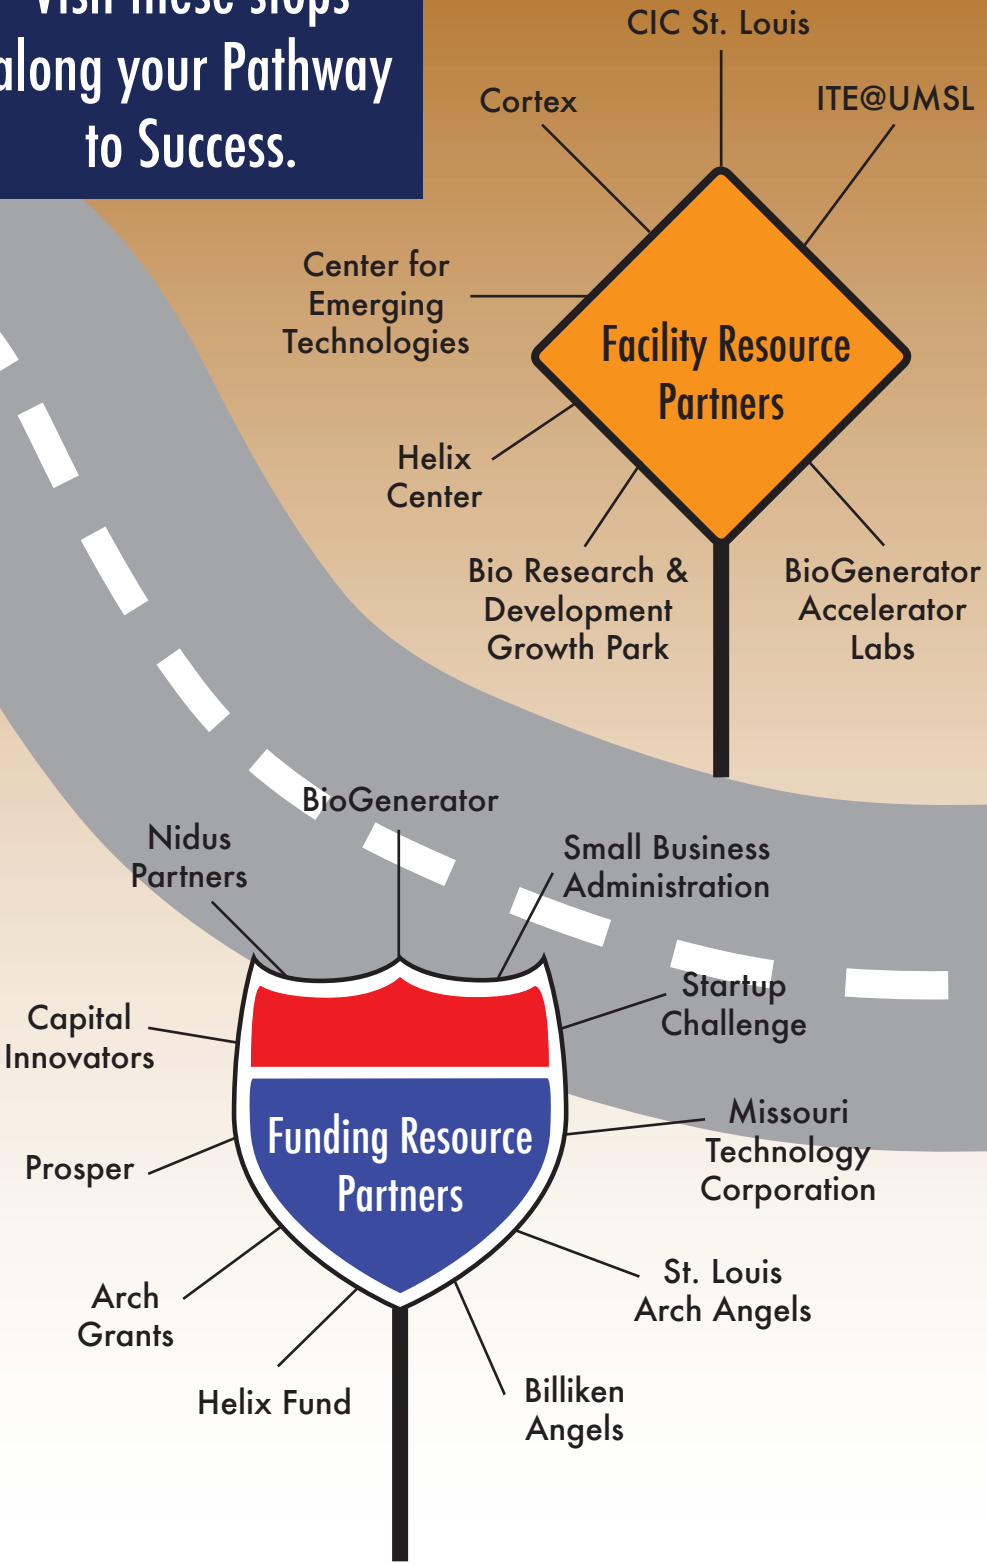

BIOSCIENCE COMMUNITY CONNECTIONS

Your Pathway to Success

Advancing St. Louis Bioscience

Visit these stops
along your Pathway
to Success.

FOR MORE INFORMATION, CONTACT:

Dr. Cheryl Watkins-Moore
Director, Bioscience & Entrepreneurial Inclusion
BioSTL
7515 Forsyth Blvd.
St. Louis, MO 63105
314-880-8868
cwatkinsmoore@biostl.org

SPECIAL ACKNOWLEDGEMENTS TO:

ITEN and St. Louis Economic Development Partnership

FUNDING PROVIDED BY:

Blackstone

Charitable
Foundation