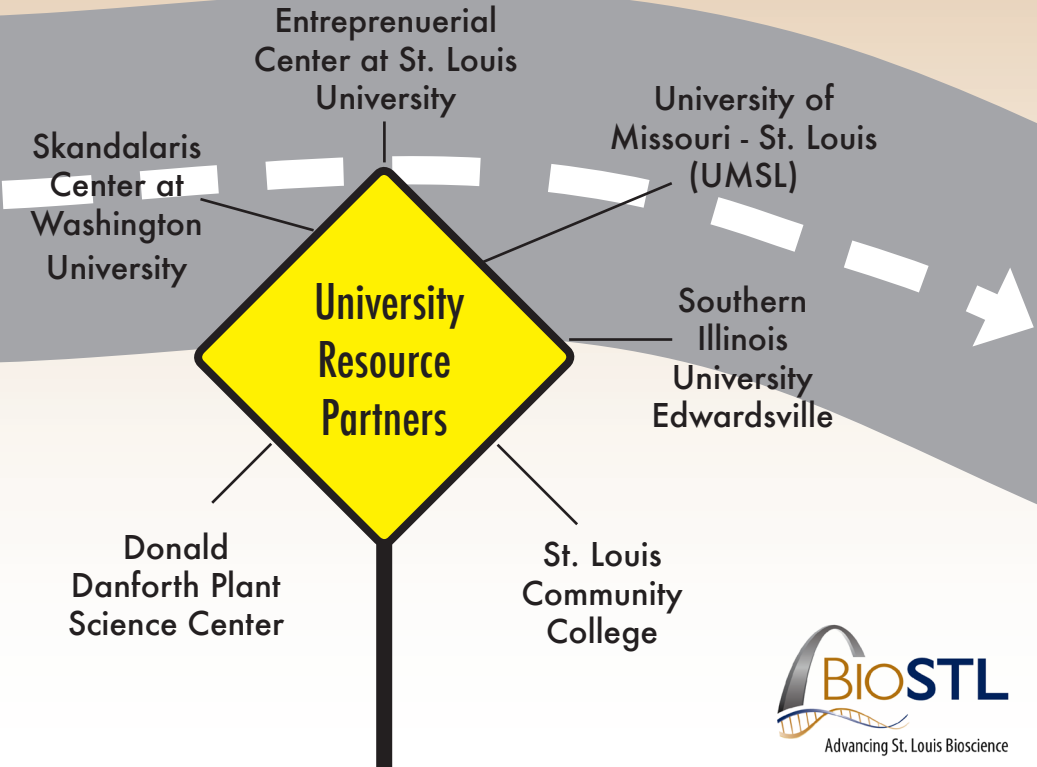

BIOSCIENCE COMMUNITY CONNECTIONS

Your Pathway to Success

Advancing St. Louis Bioscience

Visit these stops
along your Pathway
to Success.

FOR MORE INFORMATION, CONTACT:

Dr. Cheryl Watkins-Moore
Director, Bioscience & Entrepreneurial Inclusion
BioSTL
7515 Forsyth Blvd.
St. Louis, MO 63105
314-880-8868
cwatkinsmoore@biostl.org

SPECIAL ACKNOWLEDGEMENTS TO:

ITEN and St. Louis Economic Development Partnership

FUNDING PROVIDED BY:

Blackstone

Charitable
Foundation